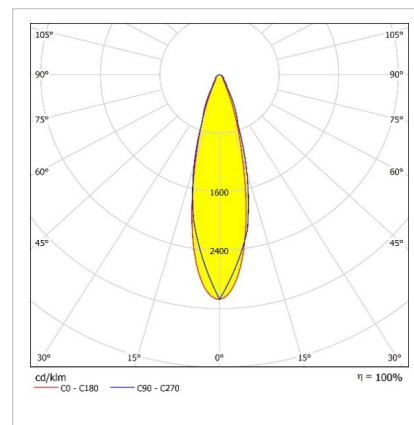

PROLIT v.2

195 W Front and Area LED Lighting Luminaires

Order Code : 3120794
Product Code : PRL 195Z 57CM00 28 20K2 V.2

Product Data

Standard Features

Housing	: Aluminium injection housing
Diffuser	: Tempered glass
Optic	: 28° lens
IP Grade	: IP66
Installation	: Floor Mounted
Light Source	: Power LED

Optical & Electrical Features

Power Consumption	: 194.9 W
Final Luminous Flux	: 20232.4 lm
Efficacy	: 103.8 lm/W
Input Voltage	: 220-240 V AC
Frequency	: 50-60 Hz
Power Factor	: > 0,9
Surge Transient Protection	: 4 kV
Drive Current	: 1400 mA
Correlated Color Temperature	: 5700K
Color Rendering Index	: >70

Other Features & Conditions

Operating Temperature Range	: -20 °C/+40 °C
Impact Resistance	: IK07
Led Life Time - L70	: > 60.500 hours @Ta= 40 °C

Photometric Curve

Optional Features

Correlated Color Temperatures	: 3000K, 4000K
Electronic Control	: Dali, Dimko, 1-10 V
Angle Options	: 18° lens, 54° lens, Asymmetric lens