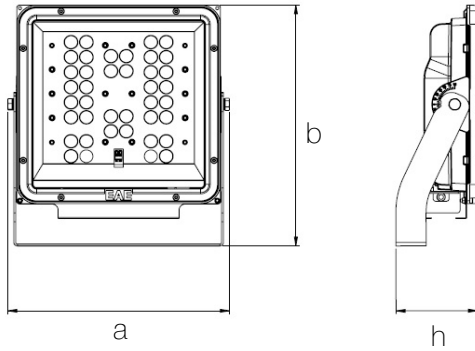

Other Features & Conditions

Operating Temperature Range	: -20 °C/+40 °C
Impact Resistance	: IK07
Led Life Time - L70	: > 60.500 hours @Ta= 40 °C

Photometric Curve

Optional Features

Correlated Color Temperatures	: 3000K, 4000K
Electronic Control	: Dali, Dimko, 1-10 V
Angle Options	: 18° lens, 54° lens, Asymmetric lens

PROLIT v.2

195 W Front and Area LED Lighting Luminaires

3120794 PRL 195Z 57CM00 28 20K2 V.2

Dimensions (mm)

	a	b	h
Standard	366	408	135

Weight (kg)

Standard	6,6
----------	-----

Energy Conservation Solutions Pty Ltd
 Exclusive Distributor for EAE Lighting in Australia
 Locations: VIC/TAS, NSW, QLD, ACT, SA/NT & WA
 Phone: **1300 306 136**
 For contact details visit: www.ecs.net.au