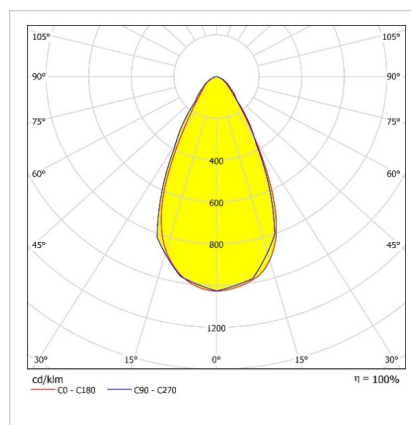

PROLIT v.2

195 W Front and Area LED Lighting Luminaires

Order Code : 3120795
Product Code : PRL 195Z 57CM00 54 20K1 V.2

Product Data

Standard Features

Housing	: Aluminium injection housing
Diffuser	: Tempered glass
Optic	: 54° lens
IP Grade	: IP66
Installation	: Floor Mounted
Light Source	: Power LED

Optical & Electrical Features

Power Consumption	: 195 W
Final Luminous Flux	: 20195.7 lm
Efficacy	: 103.5 lm/W
Input Voltage	: 220-240 V AC
Frequency	: 50-60 Hz
Power Factor	: > 0,9
Surge Transient Protection	: 4 kV
Drive Current	: 1400 mA
Correlated Color Temperature	: 5700K
Color Rendering Index	: >70

Other Features & Conditions

Operating Temperature Range	: -20 °C/+40 °C
Impact Resistance	: IK07
Led Life Time - L70	: > 60.500 hours @Ta= 40 °C

Photometric Curve

Optional Features

Correlated Color Temperatures	: 3000K, 4000K
Electronic Control	: Dali, Dimko, 1-10 V
Angle Options	: 28° lens, Asymmetric lens