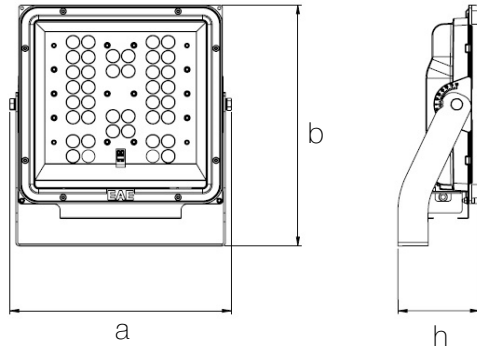

PROLIT v.2

195 W Front and Area LED Lighting Luminaires

3120795 PRL 195Z 57CM00 54 20K1 V.2

Dimensions (mm)

	a	b	h
Standard	366	408	135

Weight (kg)

Standard	6,6
----------	-----

Energy Conservation Solutions Pty Ltd
 Exclusive Distributor for EAE Lighting in Australia
 Locations: VIC/TAS, NSW, QLD, ACT, SA/NT & WA
 Phone: **1300 306 136**
 For contact details visit: www.ecs.net.au