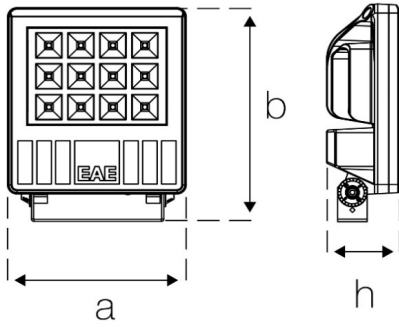

## Photometric Curve

### Dimensions (mm)

	a	b	h
Standard	246	305	96