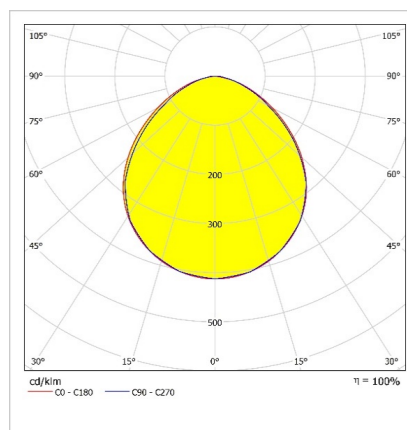

## Photometric Curve

### Dimensions (mm)

	a	b	h
Standard	246	305	96