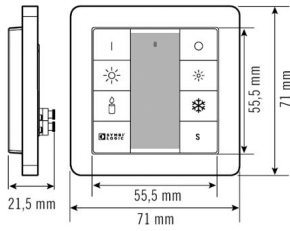

DALI

Product description

- DALI 8x button tunable white
- For controlling light scenes and for the manual override of lights

Technical data

GENERAL	
Conformity	CE, RoHS, WEEE
warranty	5-year
MOUNTING	
Installation type	Recessed mounting
Installation position	Wall
Installation dimension	Installation length 55,5 mm x Installation width 55,5 mm x Installation depth 8 mm
HOUSING	

Dimensions	length 71 mm x width 71 mm x Height/Depth 21,5 mm
Weight	64 g
Protection type	IP 20
Permissible ambient temperature	-10 °C...+40 °C
Relative humidity	5 - 93 %, non-condensing
Colour	white
Terminal	0,5 - 2,5 mm ²

ELECTRICAL VERSION

Protection class	III
------------------	-----

DATA SHEET

Push Button 8x DALI Tunable White

Order description	Item number	GTIN
Push Button 8x DALI TW	EC10430930	4015120430930

Scale drawing