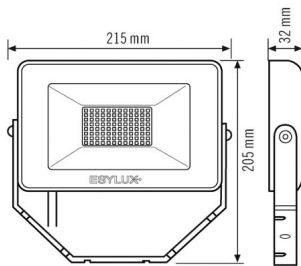

DATA SHEET

OFL BASIC LED 30 W 4 K BK

Order description	Item number	GTIN
OFL BASIC LED 30 W 4000 K	EL10810701	4015120810701

Accessories

Product designation	Item number	GTIN
Wall Arm 700 BK	EL10810534	4015120810534
Ground Spike BK	EL10810558	4015120810558

Scale drawing

Energy Conservation Solutions Pty Ltd

Exclusive Distributor for **ESYLUX** in Australia Locations:

VIC/TAS, NSW, QLD, ACT, SA/NT & WA

Phone: **1300 306 136**

For contact details visit: www.ecs.net.au