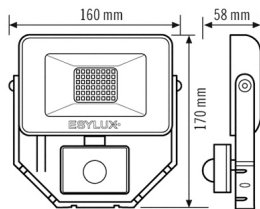

DATA SHEET

AFL BASIC LED 10 W 3 K WH

Order description	Item number	GTIN
AFL BASIC LED 10 W 3000 K	EL10810800	4015120810800

Accessories

Product designation	Item number	GTIN
Wall Arm 700 WH	EL10810527	4015120810527
Ground Spike WH	EL10810541	4015120810541

Scale drawing

Energy Conservation Solutions Pty Ltd
Exclusive Distributor for ESYLUX in Australia Locations:
VIC/TAS, NSW, QLD, ACT, SA/NT & WA
Phone: **1300 306 136**
For contact details visit: www.ecs.net.au