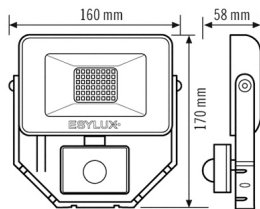

DATA SHEET

AFL BASIC LED 10 W 3 K BK

Order description	Item number	GTIN
AFL BASIC LED 10 W 3000 K	EL10810817	4015120810817

Accessories

Product designation	Item number	GTIN
Wall Arm 700 BK	EL10810534	4015120810534
Ground Spike BK	EL10810558	4015120810558

Scale drawing

Energy Conservation Solutions Pty Ltd
Exclusive Distributor for ESYLUX in Australia Locations:
VIC/TAS, NSW, QLD, ACT, SA/NT & WA
Phone: **1300 306 136**
For contact details visit: www.ecs.net.au