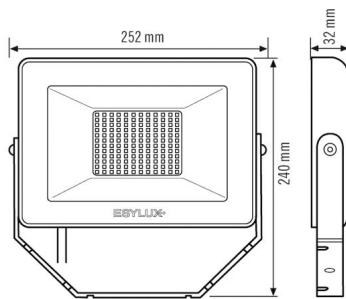

DATA SHEET

OFL BASIC LED 50 W 3 K WH

Order description	Item number	GTIN
OFL BASIC LED 50W 3000K	EL10810862	4015120810862

Accessories

Product designation	Item number	GTIN
Wall Arm 700 WH	EL10810527	4015120810527
Ground Spike WH	EL10810541	4015120810541

Scale drawing

Energy Conservation Solutions Pty Ltd

Exclusive Distributor for **ESYLUX** in Australia Locations:

VIC/TAS, NSW, QLD, ACT, SA/NT & WA

Phone: **1300 306 136**

For contact details visit: www.ecs.net.au