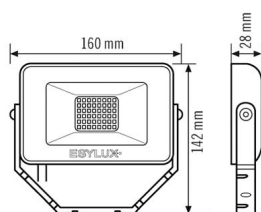

DATA SHEET

OFL BASIC LED 10 W 4 K BK

Order description	Item number	GTIN
OFL BASIC LED 10W 4000 K	EL10810916	4015120810916

Accessories

Product designation	Item number	GTIN
Wall Arm 700 BK	EL10810534	4015120810534
Ground Spike BK	EL10810558	4015120810558

Scale drawing

Energy Conservation Solutions Pty Ltd

Exclusive Distributor for ESYLUX in Australia Locations:

VIC/TAS, NSW, QLD, ACT, SA/NT & WA

Phone: **1300 306 136**

For contact details visit: www.ecs.net.au