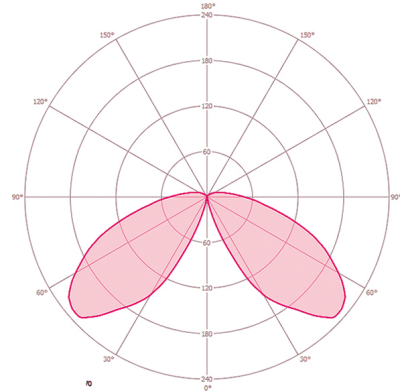

Light distribution

Energy Conservation Solutions Pty Ltd

Exclusive Distributor for ESYLUX in Australia Locations:

VIC/TAS, NSW, QLD, ACT, SA/NT & WA

Phone: **1300 306 136**

For contact details visit: www.ecs.net.au