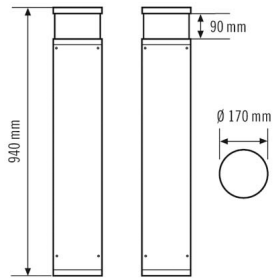

DATA SHEET

ALVA 360° 940 / 170 16W 3K ANTH. CLEAR ON/OFF

Order description	Item number	GTIN
BL-ALV 20 018 830 ANT	EL10820007	4015120820007

Scale drawing