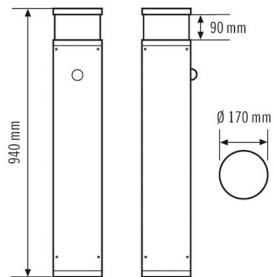

Technical data

GENERAL	
Conformity	CE, RoHS, WEEE
warranty	5-year
MOUNTING	
Installation type	Free standing
Installation position	Floor
HOUSING	
Dimensions	Height/Depth 940 mm, Ø 170 mm
Weight	8110 g
Housing material	powder-coated aluminium
Protection type	IP 65 (lamp head) IP 54 (connection box)
Permissible ambient temperature	-25 °C...+40 °C
Impact resistance	IK09
Colour	anthracite grey, similar to RAL 7016
Terminal	2,5 mm ² / 1,5 mm ²

DATA SHEET

ALVA 360° 940 / 170 16W 3K ANTH. MILKY AUT DALI

Order description	Item number	GTIN
BL-ALV20018840 ANO A DALI	EL10820441	4015120820441

Accessories

Product designation	Item number	GTIN
Mobil-PDi/MDi-universal	EP10433993	4015120433993
ESY-Pen	EP10425356	4015120425356
Mobil-PDi/Dali	EP10425899	4015120425899
ALVA ground anchor operating instructions	EL10820083	4015120820083

Scale drawing

Field of detection

■ Passage area / diagonally to detector

Light distribution

Energy Conservation Solutions Pty Ltd
 Exclusive Distributor for ESYLUX in Australia Locations:
 VIC/TAS, NSW, QLD, ACT, SA/NT & WA
 Phone: **1300 306 136**
 For contact details visit: www.ecs.net.au