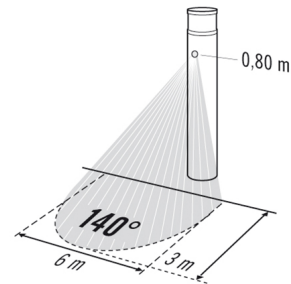

Field of detection

■ Passage area / diagonally to detector