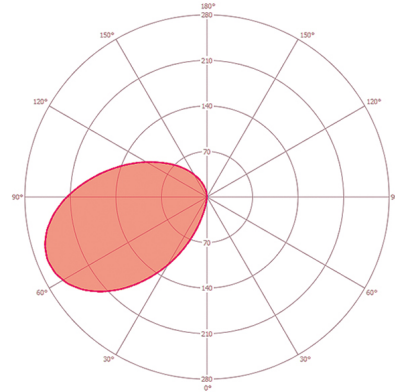

Light distribution

Energy Conservation Solutions Pty Ltd

Exclusive Distributor for ESYLUX in Australia Locations:

VIC/TAS, NSW, QLD, ACT, SA/NT & WA

Phone: **1300 306 136**

For contact details visit: www.ecs.net.au