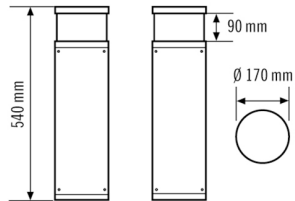

DATA SHEET

ALVA 180° 540 / 170 16W 4K ANTH. MILKY ON/OFF

Order description	Item number	GTIN
BL-ALV 51 018 840 ANO	EL10820847	4015120820847

Scale drawing