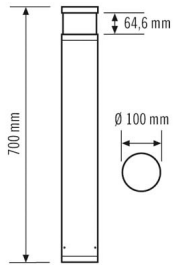

DATA SHEET

ALVA 360° 700 / 100 7W 3K WHITE CLEAR ON/OFF

Order description	Item number	GTIN
BL-ALV 65 006 830 WHT	EL10821127	4015120821127

Product description

- LED bollard made from high-grade aluminium
- Dirt-repellent thanks to powder coating with lotus effect
- Integrated ballast (on/off), installation without further accessories
- High-quality housing, die-cast aluminium, powder coated white, similar to RAL 9016
- Colour temperature 3000 K

Technical data

GENERAL	
Conformity	CE, RoHS, WEEE
warranty	5-year
MOUNTING	
Installation type	Free standing
Installation position	Floor
HOUSING	
Dimensions	Height/Depth 700 mm, Ø 100 mm
Weight	3250 g
Housing material	powder-coated aluminium
Protection type	IP 54
Permissible ambient temperature	-25 °C...+40 °C
Relative humidity	5 - 95 %, non-condensing
Colour	white, similar to RAL 9016
Terminal	2,5 mm ² / 1,5 mm ²

ELECTRICAL VERSION

Protection class	I
Nominal voltage	110 - 240 V / 50 - 60 Hz

LIGHT

Diffusor	transparent
Light emission	Direct
Beam angle	160 °
Flicker factor	< 3%
Rated output	7,0 W
Luminous Flux (light)	530 lm
Luminous efficacy	75 lm/W
LED service life	L80B10 = 50.000 h
Colour temperature	3000 K
Colour rendering index Ra	> 80
Color Quality Scale	>80
Photobiological safety	Risk group 0
Energy efficiency class	A++ to A

DATA SHEET

ALVA 360° 700 / 100 7W 3K WHITE CLEAR ON/OFF

Order description	Item number	GTIN
BL-ALV 65 006 830 WHT	EL10821127	4015120821127

Scale drawing

Energy Conservation Solutions Pty Ltd

Exclusive Distributor for ESYLUX in Australia Locations: