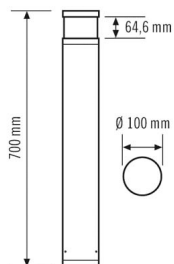

DATA SHEET

ALVA 360° 700 / 100 7W 4K WHITE CLEAR ON/OFF

Order description	Item number	GTIN
BL-ALV 65 006 840 WHT	EL10821141	4015120821141

Product description

- LED bollard made from high-grade aluminium
- Dirt-repellent thanks to powder coating with lotus effect
- Integrated ballast (on/off), installation without further accessories
- High-quality housing, die-cast aluminium, powder coated white, similar to RAL 9016
- Colour temperature 4000 K

Technical data

GENERAL	
Conformity	CE, RoHS, WEEE
warranty	5-year
MOUNTING	
Installation type	Free standing
Installation position	Floor
HOUSING	
Dimensions	Height/Depth 700 mm, Ø 100 mm
Weight	3250 g
Housing material	powder-coated aluminium
Protection type	IP 54
Permissible ambient temperature	-25 °C...+40 °C
Relative humidity	5 - 95 %, non-condensing
Colour	white, similar to RAL 9016
Terminal	2,5 mm ² / 1,5 mm ²

ELECTRICAL VERSION

Protection class	I
Nominal voltage	110 - 240 V / 50 - 60 Hz

LIGHT

Diffusor	transparent
Light emission	Direct
Beam angle	160 °
Flicker factor	< 3%
Rated output	7,0 W
Luminous Flux (light)	560 lm
Luminous efficacy	80 lm/W
LED service life	L80B10 = 50.000 h
Colour temperature	4000 K
Colour rendering index Ra	> 80
Color Quality Scale	>80
Photobiological safety	Risk group 0
Energy efficiency class	A++ to A

DATA SHEET

ALVA 360° 700 / 100 7W 4K WHITE CLEAR ON/OFF

Order description	Item number	GTIN
BL-ALV 65 006 840 WHT	EL10821141	4015120821141

Scale drawing

Energy Conservation Solutions Pty Ltd

Exclusive Distributor for ESYLUX in Australia Locations: