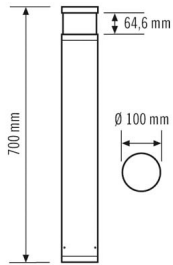

DATA SHEET

ALVA 360° 700 / 100 7W 4K ANTH. CLEAR ON/OFF

Order description	Item number	GTIN
BL-ALV 65 006 840 ANT	EL10821158	4015120821158

Scale drawing

Energy Conservation Solutions Pty Ltd

Exclusive Distributor for ESYLUX in Australia Locations:

VIC/TAS, NSW, QLD, ACT, SA/NT & WA

Phone: **1300 306 136**

For contact details visit: www.ecs.net.au