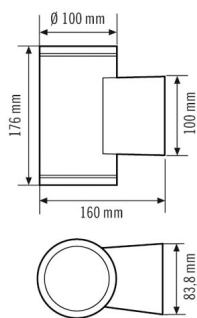

DATA SHEET

ALVA 2x28° 10W 3K AN On/Off

Order description

UDL-ALV 041 830 AN

Item number

EL10830044

GTIN

4015120830044

Product description

- LED up/downlight made from high-quality aluminium
- Dirt-repellent thanks to powder coating with lotus effect
- Beam angle: 2 x 28°

Technical data

GENERAL	
Conformity	CE, RoHS, WEEE
warranty	5-year
MOUNTING	
Installation type	Surface mounting
Installation position	Wall
HOUSING	
Dimensions	length 176 mm x width 100 mm x Height/Depth 160 mm
Weight	1750 g
Housing material	powder-coated aluminium
Protection type	IP 65
Permissible ambient temperature	-25 °C...+40 °C
Impact resistance	IK09
Colour	anthracite grey, similar to RAL 7016
Terminal	2,5 mm ² / 1,5 mm ²
Glow wire test in accordance with IEC 60695-2-10	650 °C - 30 s

ELECTRICAL VERSION	
Protection class	I
Nominal voltage	230 - 230 V / 50 Hz
LIGHT	
Diffusor	transparent
Light emission	Direct/indirect
Beam angle	28 °
Flicker factor	<10 %
Rated output	10,0 W
Luminous Flux (light)	910 lm
Luminous efficacy	91 lm/W
LED service life	L80B10 = 50.000 h
Colour temperature	3000 K
Colour rendering index Ra	> 80
Colour tolerance	SDCM <3
Color Quality Scale	80
Energy efficiency class	A++ to A

DATA SHEET

ALVA 2x28° 10W 3K AN On/Off

Order description	Item number	GTIN
UDL-ALV 041 830 AN	EL10830044	4015120830044

Scale drawing

Light distribution

Energy Conservation Solutions Pty Ltd
Exclusive Distributor for ESYLUX in Australia Locations:
VIC/TAS, NSW, QLD, ACT, SA/NT & WA
Phone: **1300 306 136**
For contact details visit: www.ecs.net.au