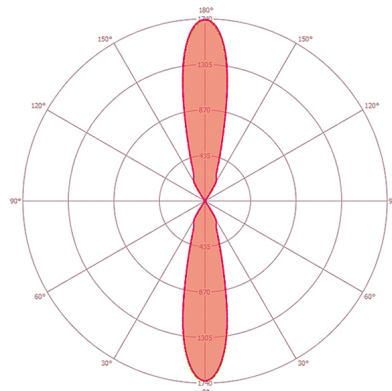

Product description

- LED up/downlight made from high-quality aluminium
- Dirt-repellent thanks to powder coating with lotus effect
- Beam angle: 2 x 28°

Technical data

GENERAL	
Conformity	CE, RoHS, WEEE
warranty	5-year
MOUNTING	
Installation type	Surface mounting
Installation position	Wall
HOUSING	
Dimensions	length 176 mm x width 100 mm x Height/Depth 160 mm
Weight	1750 g
Housing material	powder-coated aluminium
Protection type	IP 65
Permissible ambient temperature	-25 °C...+40 °C
Impact resistance	IK09
Colour	anthracite grey, similar to RAL 7016
Terminal	2,5 mm ² / 1,5 mm ²
Glow wire test in accordance with IEC 60695-2-10	650 °C - 30 s

ELECTRICAL VERSION	
Protection class	I
Nominal voltage	230 - 230 V / 50 Hz
LIGHT	
Diffusor	transparent
Light emission	Direct/indirect
Beam angle	28 °
Flicker factor	<10 %
Rated output	10,0 W
Luminous Flux (light)	910 lm
Luminous efficacy	91 lm/W
LED service life	L80B10 = 50.000 h
Colour temperature	3000 K
Colour rendering index Ra	> 80
Colour tolerance	SDCM <3
Color Quality Scale	80
Energy efficiency class	A++ to A

DATA SHEET

ALVA 2x28° 10W 3K AN On/Off

Order description	Item number	GTIN
UDL-ALV 041 830 AN	EL10830044	4015120830044

Scale drawing

Light distribution

Energy Conservation Solutions Pty Ltd
Exclusive Distributor for ESYLUX in Australia Locations:
VIC/TAS, NSW, QLD, ACT, SA/NT & WA
Phone: **1300 306 136**
For contact details visit: www.ecs.net.au