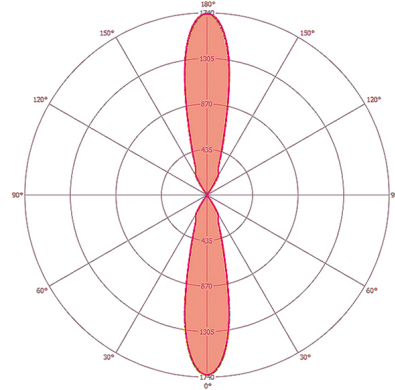

Product description

- LED up/downlight made from high-quality aluminium
- Dirt-repellent thanks to powder coating with lotus effect
- Beam angle: 2 x 28°

Technical data

GENERAL	
Conformity	CE, RoHS, WEEE
warranty	5-year
MOUNTING	
Installation type	Surface mounting
Installation position	Wall
HOUSING	
Dimensions	length 176 mm x width 100 mm x Height/Depth 160 mm
Weight	1750 g
Housing material	powder-coated aluminium
Protection type	IP 65
Permissible ambient temperature	-25 °C...+40 °C
Impact resistance	IK09
Colour	anthracite grey, similar to RAL 7016
Terminal	2,5 mm ² / 1,5 mm ²
Glow wire test in accordance with IEC 60695-2-10	650 °C - 30 s

ELECTRICAL VERSION	
Protection class	I
Nominal voltage	230 - 230 V / 50 Hz
LIGHT	
Diffusor	transparent
Light emission	Direct/indirect
Beam angle	28 °
Flicker factor	<10 %
Rated output	10,0 W
Luminous Flux (light)	1050 lm
Luminous efficacy	105 lm/W
LED service life	L80B10 = 50.000 h
Colour temperature	4000 K
Colour rendering index Ra	> 80
Colour tolerance	SDCM <3
Color Quality Scale	80
Energy efficiency class	A++ to A

DATA SHEET

ALVA 2x28° 10W 4K AN On/Off

Order description	Item number	GTIN
UDL-ALV 041 840 AN	EL10830068	4015120830068

Scale drawing

Light distribution

Energy Conservation Solutions Pty Ltd
Exclusive Distributor for ESYLUX in Australia Locations:
VIC/TAS, NSW, QLD, ACT, SA/NT & WA
Phone: **1300 306 136**
For contact details visit: www.ecs.net.au