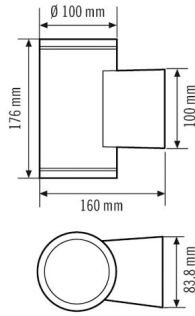

DATA SHEET

ALVA 2x28° 10W 4K AN On/Off

Order description

UDL-ALV 041 840 AN

Item number

EL10830068

GTIN

4015120830068

Product description

- LED up/downlight made from high-quality aluminium
- Dirt-repellent thanks to powder coating with lotus effect
- Beam angle: 2 x 28°

Technical data

GENERAL	
Conformity	CE, RoHS, WEEE
warranty	5-year
MOUNTING	
Installation type	Surface mounting
Installation position	Wall
HOUSING	
Dimensions	length 176 mm x width 100 mm x Height/Depth 160 mm
Weight	1750 g
Housing material	powder-coated aluminium
Protection type	IP 65
Permissible ambient temperature	-25 °C...+40 °C
Impact resistance	IK09
Colour	anthracite grey, similar to RAL 7016
Terminal	2,5 mm ² / 1,5 mm ²
Glow wire test in accordance with IEC 60695-2-10	650 °C - 30 s

ELECTRICAL VERSION	
Protection class	I
Nominal voltage	230 - 230 V / 50 Hz
LIGHT	
Diffusor	transparent
Light emission	Direct/indirect
Beam angle	28 °
Flicker factor	<10 %
Rated output	10,0 W
Luminous Flux (light)	1050 lm
Luminous efficacy	105 lm/W
LED service life	L80B10 = 50.000 h
Colour temperature	4000 K
Colour rendering index Ra	> 80
Colour tolerance	SDCM <3
Color Quality Scale	80
Energy efficiency class	A++ to A

DATA SHEET

ALVA 2x28° 10W 4K AN On/Off

Order description	Item number	GTIN
UDL-ALV 041 840 AN	EL10830068	4015120830068

Scale drawing

Light distribution

Energy Conservation Solutions Pty Ltd
Exclusive Distributor for ESYLUX in Australia Locations:
VIC/TAS, NSW, QLD, ACT, SA/NT & WA
Phone: **1300 306 136**
For contact details visit: www.ecs.net.au