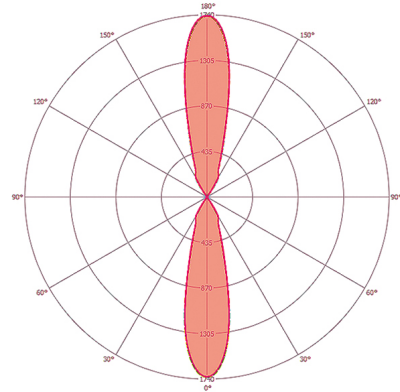

ELECTRICAL VERSION

Protection class	I
Nominal voltage	230 - 230 V / 50 Hz

LIGHT

Diffusor	transparent
Light emission	Direct/indirect
Beam angle	28 °
Flicker factor	<10 %
Rated output	10,0 W
Luminous Flux (light)	1050 lm
Luminous efficacy	105 lm/W
LED service life	L80B10 = 50.000 h
Colour temperature	4000 K
Colour rendering index Ra	> 80
Colour tolerance	SDCM <3
Color Quality Scale	80
Energy efficiency class	A++ to A

DATA SHEET

ALVA 2x28° 10W 4K WH On/Off

Order description	Item number	GTIN
UDL-ALV 041 840 WH	EL10830075	4015120830075

Scale drawing

Light distribution

Energy Conservation Solutions Pty Ltd
Exclusive Distributor for ESYLUX in Australia Locations:
VIC/TAS, NSW, QLD, ACT, SA/NT & WA
Phone: **1300 306 136**
For contact details visit: www.ecs.net.au