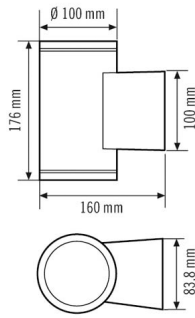

MOUNTING

Installation type	Surface mounting
Installation position	Wall

HOUSING

Dimensions	length 176 mm x width 100 mm x Height/Depth 160 mm
Weight	1750 g
Housing material	powder-coated aluminium
Protection type	IP 65
Permissible ambient temperature	-25 °C...+40 °C
Impact resistance	IK09
Colour	white, similar to RAL 9016
Terminal	2,5 mm ² / 1,5 mm ²
Glow wire test in accordance with IEC 60695-2-10	650 °C - 30 s

ELECTRICAL VERSION

Protection class	I
Nominal voltage	230 - 230 V / 50 Hz

LIGHT

Diffusor	transparent
Light emission	Direct/indirect
Beam angle	28 °
Flicker factor	<10 %
Rated output	10,0 W
Luminous Flux (light)	1050 lm
Luminous efficacy	105 lm/W
LED service life	L80B10 = 50.000 h
Colour temperature	4000 K
Colour rendering index Ra	> 80
Colour tolerance	SDCM <3
Color Quality Scale	80
Energy efficiency class	A++ to A

DATA SHEET

ALVA 2x28° 10W 4K WH On/Off

Order description	Item number	GTIN
UDL-ALV 041 840 WH	EL10830075	4015120830075

Scale drawing

Light distribution

Energy Conservation Solutions Pty Ltd
Exclusive Distributor for ESYLUX in Australia Locations:
VIC/TAS, NSW, QLD, ACT, SA/NT & WA
Phone: **1300 306 136**
For contact details visit: www.ecs.net.au