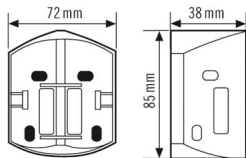

Scale drawing

Energy Conservation Solutions Pty Ltd

Exclusive Distributor for ESYLUX in Australia Locations:

VIC/TAS, NSW, QLD, ACT, SA/NT & WA

Phone: **1300 306 136**

For contact details visit: www.ecs.net.au