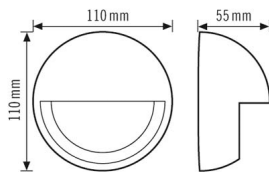

Product description

- Covering cap for MD-W200i motion detector

Technical data

HOUSING

Dimensions , Ø 110 mm

Weight 51 g

Colour white, similar to RAL 9010

Scale drawing