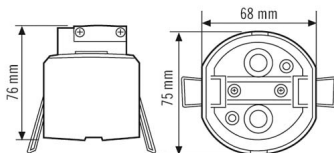

Product description

- Ceiling-mounted set for PD 360i/8 DALI ADR

Technical data

HOUSING

Dimensions , Ø 75 mm

Weight 70 g

Colour transparent

Scale drawing