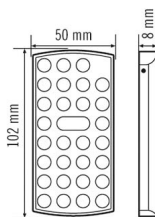

Product description

- Remote control for quick and precise setting of various parameters (no need to climb a ladder!)
- For ceiling-mounted presence detector PD 360i/8 DALI ADR

Technical data

GENERAL	
Conformity	CE, RoHS
HOUSING	

Dimensions	length 56 mm x width 50 mm x Height/Depth 7 mm
Weight	387 g
Colour	Black

Scale drawing

Energy Conservation Solutions Pty Ltd
 Exclusive Distributor for ESYLUX in Australia Locations:
 VIC/TAS, NSW, QLD, ACT, SA/NT & WA
 Phone: **1300 306 136**
 For contact details visit: www.ecs.net.au