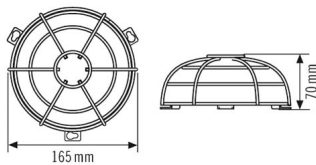

**Technical data**

**HOUSING**

Dimensions Height/Depth 70 mm,  $\varnothing$  165 mm

Weight 245 g

Colour white, similar to RAL 9010

**Scale drawing**

**Energy Conservation Solutions Pty Ltd**

Exclusive Distributor for ESYLUX in Australia Locations: