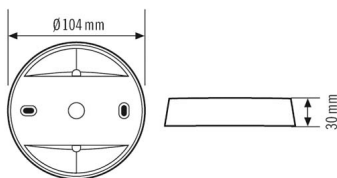

Product description

- Surface-mounted box IP 54 for many ceiling-mounted motion detectors of the MD-C series and ceiling-mounted presence detectors of the PD-C series
- Large wiring space with double line entrance

Technical data

GENERAL	
Conformity	CE, RoHS, SundaHus, WEEE
HOUSING	

Dimensions	Height/Depth 30 mm, Ø 104 mm
Weight	103 g
Housing material	UV-stabilised polycarbonate
Colour	white, similar to RAL 9010

Scale drawing