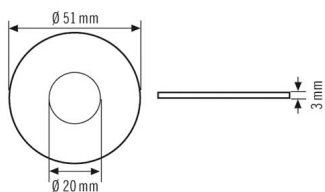

Product description

- Adapter for installing motion and presence detectors in spotlights (for illuminant size QR-CBC51-Ø 51 mm and retaining ring)
- Compatible with the following detectors: PD-C360i/6 mini, MD-C360i/6 mini

Technical data

HOUSING

Dimensions , Ø 51 mm

Weight 80 g

Housing material PMMA

Colour Opal matt

Scale drawing

Energy Conservation Solutions Pty Ltd