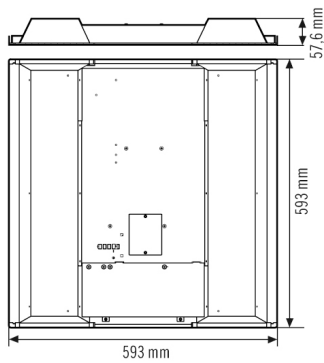

DATA SHEET

NOVA 600 30W 3000K MILKY ELC SLAVE

Order description	Item number	GTIN
PNLNOV10030830WH00ELCS00	EQ10112324	4015120112324

Accessories

Product designation	Item number	GTIN
Connection cable RJ45 5 m red	EQ10019890	4015120019890
Connection cable RJ45 5 m blue	EQ10019982	4015120019982
Connection cable RJ45 10 m blue	EQ10019999	4015120019999
PNL 600 UMF SM WH	EQ10113031	4015120113031
PNL drop protection	EQ10121616	4015120121616

Scale drawing