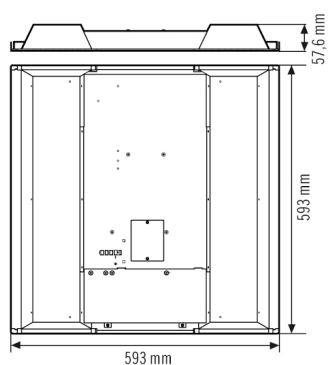

Technical data

GENERAL	
Special product features	ESYLUX light control
Conformity	CE, RoHS, WEEE
warranty	5-year
MOUNTING	
Installation type	Recessed mounting
Mounting location	Ceiling
Installation dimension	Installation length 600 mm x Installation width 600 mm x Installation depth 60 mm
HOUSING	
Dimensions	Length 593 mm x Width 593 mm x Height/Depth 57,6 mm
Weight	5000 g
Material	Varnished steel
Surface finish	frosted
Protection type	IP 20
Permissible ambient temperature	0 °C...+40 °C
Colour	white, similar to RAL 9003
Glow wire test in accordance with IEC 60695-2-10	650 °C - 30 s
ELECTRICAL VERSION	

Scale drawing

Light distribution