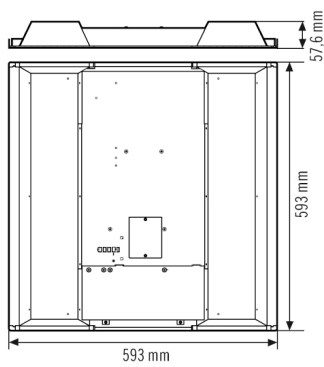

DATA SHEET

NOVA 600 30W TW MILKY ELC MASTER DALI KNX

Order description	Item number	GTIN
PNLNOV100308TWWH00ELCM00K	EQ10121142	4015120121142

Accessories

Product designation	Item number	GTIN
Connection cable RJ45 5 m red	EQ10019890	4015120019890
Connection cable RJ45 5 m blue	EQ10019982	4015120019982
Connection cable RJ45 10 m blue	EQ10019999	4015120019999
PNL 600 UMF SM WH	EQ10113031	4015120113031
Mobil-PDi/MDi-universal	EP10433993	4015120433993
ESY-Pen	EP10425356	4015120425356
PNL drop protection	EQ10121616	4015120121616

Scale drawing