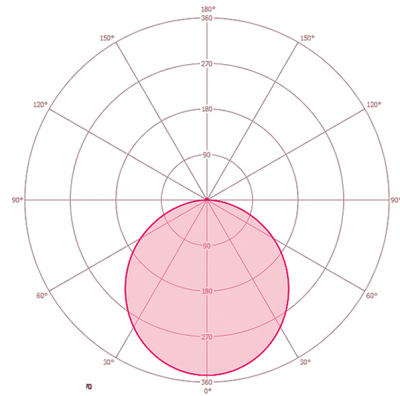

Light distribution

Energy Conservation Solutions Pty Ltd

Exclusive Distributor for ESYLUX in Australia Locations:

VIC/TAS, NSW, QLD, ACT, SA/NT & WA

Phone: **1300 306 136**

For contact details visit: www.ecs.net.au