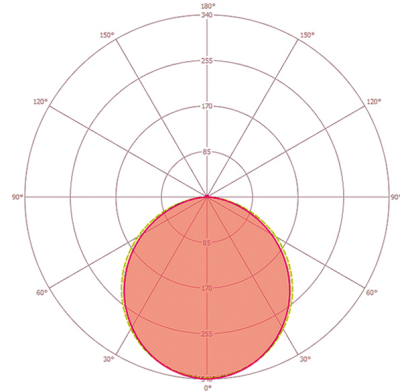

Light distribution

Energy Conservation Solutions Pty Ltd
Exclusive Distributor for **ESYLUX** in Australia Locations:
VIC/TAS, NSW, QLD, ACT, SA/NT & WA
Phone: **1300 306 136**
For contact details visit: www.ecs.net.au