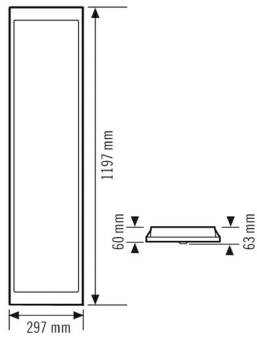

Technical data

GENERAL	
Conformity	CE, RoHS, WEEE
warranty	5-year
MOUNTING	
Installation type	Insert
Installation position	Ceiling
Installation dimension	Installation length 1200 mm x Installation width 300 mm x Installation depth 140 mm
HOUSING	
Dimensions	length 1195 mm x width 296 mm x Height/Depth 91 mm
Weight	4400 g
Housing material	Varnished steel
Surface finish	frosted
Protection type	IP 20
Permissible ambient temperature	0 °C...+40 °C
Relative humidity	5 - 93 %, non-condensing
Colour	white, similar to RAL 9003
Terminal	RJ45
Glow wire test in accordance with IEC 60695-2-10	650 °C - 30 s

ELECTRICAL VERSION	
Protection class	III
Nominal voltage	42 - 42 V
LIGHT	
Diffusor	semi-opal
Glare suppression	LDP (linear-prismatic)
Light emission	Direct
Beam angle	90 °
Unified Glare Rating	≤ 19
Flicker factor	0%
Rated output	64,0 W
Luminous Flux (light)	6400 lm
Luminous efficacy	100 lm/W
LED service life	L80B10 = 50.000 h
Colour temperature	3000 K
Colour rendering index Ra	> 80
Colour tolerance	SDCM <3
Color Quality Scale	> 80
Photobiological safety	Risk group 1
Energy efficiency class	A++ to A

Accessories

Product designation	Item number	GTIN
PNL drop protection	EQ10121616	4015120121616

DATA SHEET

CELINE 1200 x 300 60 W 3000 K MILKY ELC SATELLITE

Order description	Item number	GTIN
PNLCEL14060830WH00ELCS000	EQ10126963	4015120126963

Scale drawing

Light distribution

Energy Conservation Solutions Pty Ltd
Exclusive Distributor for **ESYLUX** in Australia Locations:
VIC/TAS, NSW, QLD, ACT, SA/NT & WA
Phone: **1300 306 136**
For contact details visit: www.ecs.net.au