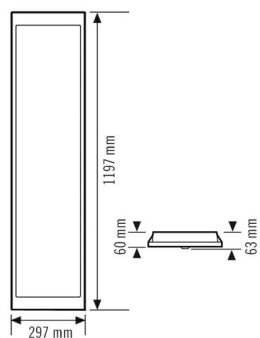

#### Product description

- LED light with prismatic (CRYSTAL) cover (diffuser)
- Can be used as a panel light for ceiling systems with concealed or visible mounting rails for system dimensions 1200 x 300 mm (please note any special features and restrictions of the ceiling system manufacturer)
- LED output 60 W
- Light for ESYLUX Light Control for interlinking with ESYLUX Light Controller via RJ45 (not included)
- Colour temperature approx. 4000 K (neutral white)

#### Technical data

GENERAL	
Conformity	CE, RoHS, WEEE
warranty	5-year
MOUNTING	
Installation type	Insert
Installation position	Ceiling
Installation dimension	Installation length 1200 mm x Installation width 300 mm x Installation depth 140 mm
HOUSING	
Dimensions	length 1195 mm x width 296 mm x Height/Depth 91 mm
Weight	4400 g
Housing material	Varnished steel
Surface finish	frosted
Protection type	IP 20
Permissible ambient temperature	0 °C...+40 °C
Relative humidity	5 - 93 %, non-condensing
Colour	white, similar to RAL 9003
Terminal	RJ45
Glow wire test in accordance with IEC 60695-2-10	650 °C - 30 s

ELECTRICAL VERSION	
Protection class	III
Nominal voltage	42 - 42 V
LIGHT	
Diffusor	transparent
Glare suppression	LDP (linear-prismatic)
Light emission	Direct
Beam angle	90 °
Unified Glare Rating	≤ 19
Flicker factor	0%
Rated output	64,0 W
Luminous Flux (light)	6840 lm
Luminous efficacy	106 lm/W
LED service life	L80B10 = 50.000 h
Colour temperature	4000 K
Colour rendering index Ra	> 80
Colour tolerance	SDCM <3
Color Quality Scale	> 80
Photobiological safety	Risk group 1
Energy efficiency class	A++ to A

#### Scale drawing