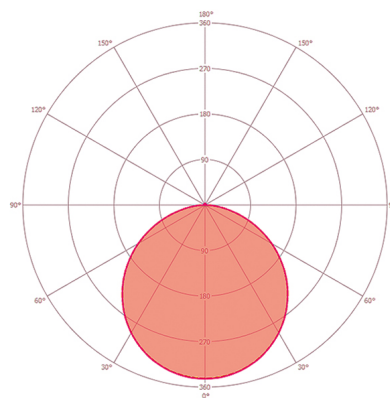

Light distribution

Energy Conservation Solutions Pty Ltd

Exclusive Distributor for ESYLUX in Australia Locations:

VIC/TAS, NSW, QLD, ACT, SA/NT & WA

Phone: **1300 306 136**

For contact details visit: www.ecs.net.au