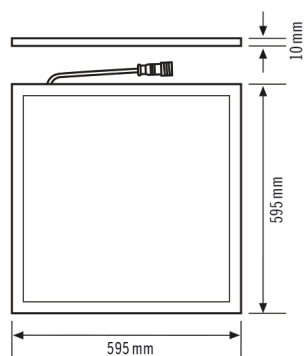

DATA SHEET

STELLA 600 33W 4000K PRISMATIC DALI

Order description	Item number	GTIN
PNLSTE10033840WHP0DALI000	EQ10600234	4015120600234

Accessories

Product designation	Item number	GTIN
PNL STELLA 1200mm Pendulum set	EQ10600159	4015120600159
PNL STELLA 1000mm Pendulum set	EQ10600166	4015120600166
PNL STELLA 600 mounting frame SM WH SLIM	EQ10600173	4015120600173
PNL 600 UMF FM WH	EQ10113086	4015120113086
PNL drop protection	EQ10121616	4015120121616

Scale drawing